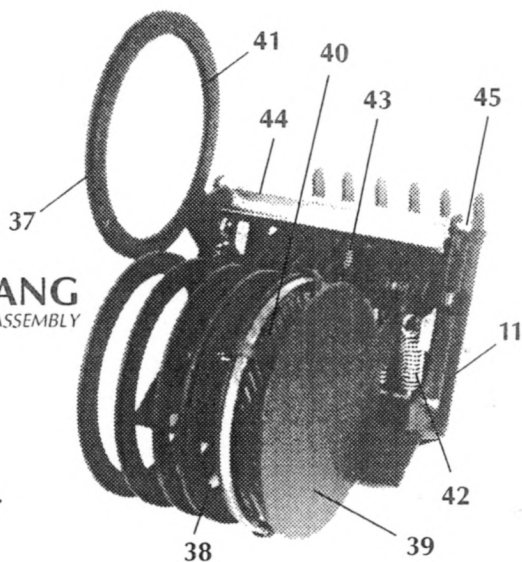

BOOMERANG
#36 COLOR BOOM ASSEMBLY
ENTIRE UNIT