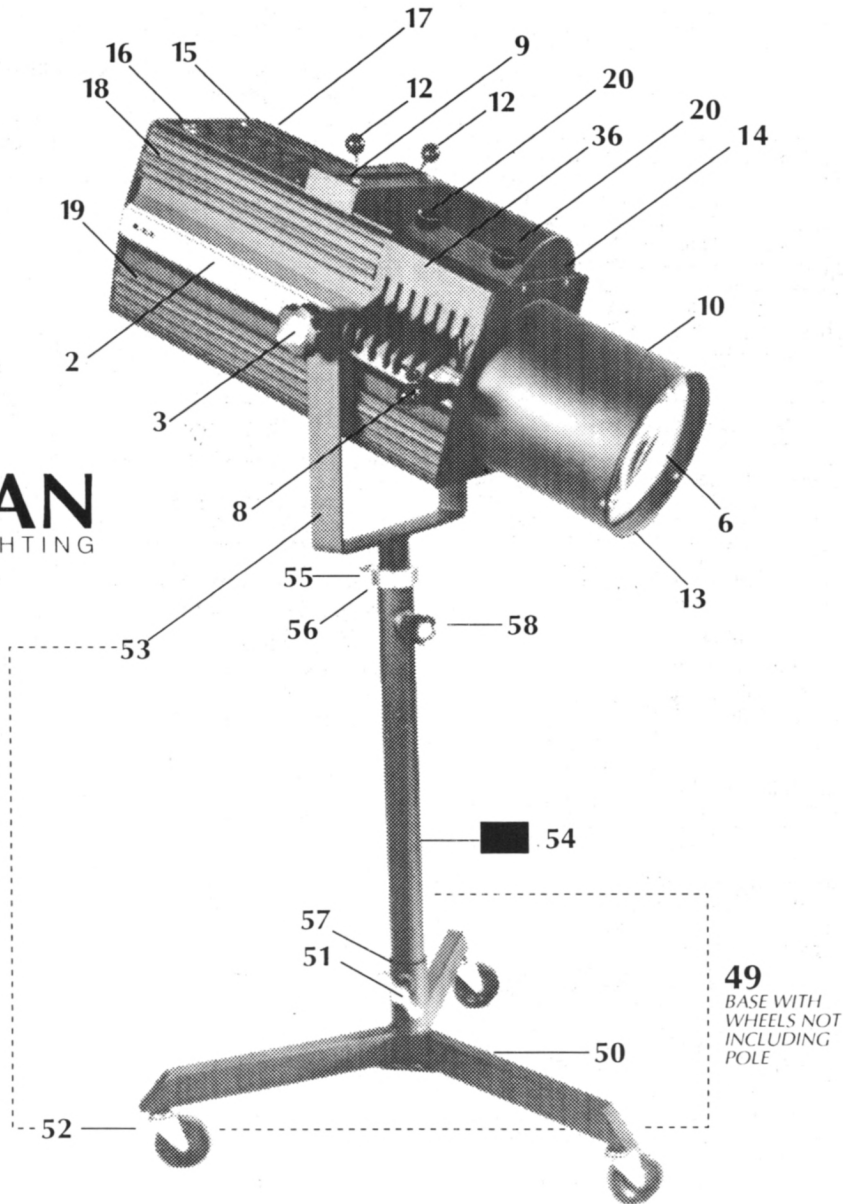

LYCIAN
STAGE LIGHTING

48
SMALL BASE
WITH YOKE
ASSEMBLY
AND POLE

49
BASE WITH
WHEELS NOT
INCLUDING
POLE

ITEM	PART	DESCRIPTION	ITEM	PART	DESCRIPTION
37	126638XA	Boom Arm - Color	53	120630A	Yoke, Pipe w/ Collar
38	126638XB	Boom Arm - w/ Spread Lens	54	120631A	Base Pipe (New)
39	126638XC	Boom Arm Dowser	55	120642	Gold Height Lever
40	12152	Spread Lens	56	280	1 11/16" Collar
41	126639	Color Frame	57	1206192X	New Small Base Hub
42	120656	Color Boom Arm Spring	58	120617	1 5/8" Pan Knob
43	120657	Color Boom Release Spring			PARTS NOT SHOWN
44	120622A	Color Boom Release Bar	120618		Rear Follow Handle
45	126646	Color Rod	B1/4-20XSF		1/4-20x2" Black Fillister
46	120666	Small Lens Back	351		Fan Guard - Special
47	120627	Small Lens Holder	120639		Line Cord (12')
		PARTS FOR 1318 BASE	81244		Brushing for 16/3 ST
48	1318	Small Base w/ Yoke Assembly	120658		Wiring Harness
49	120619XA	Base w/ Wheels (New)	120670		Rocker On/Off Switch
50	231	Leg	120674		Quarter Turn Recepticle
51	308	3/8" Gold "T" Handle	120684		LYCIAN Red Paint
52	940	Caster	126615		LYCIAN Black Spray Paint