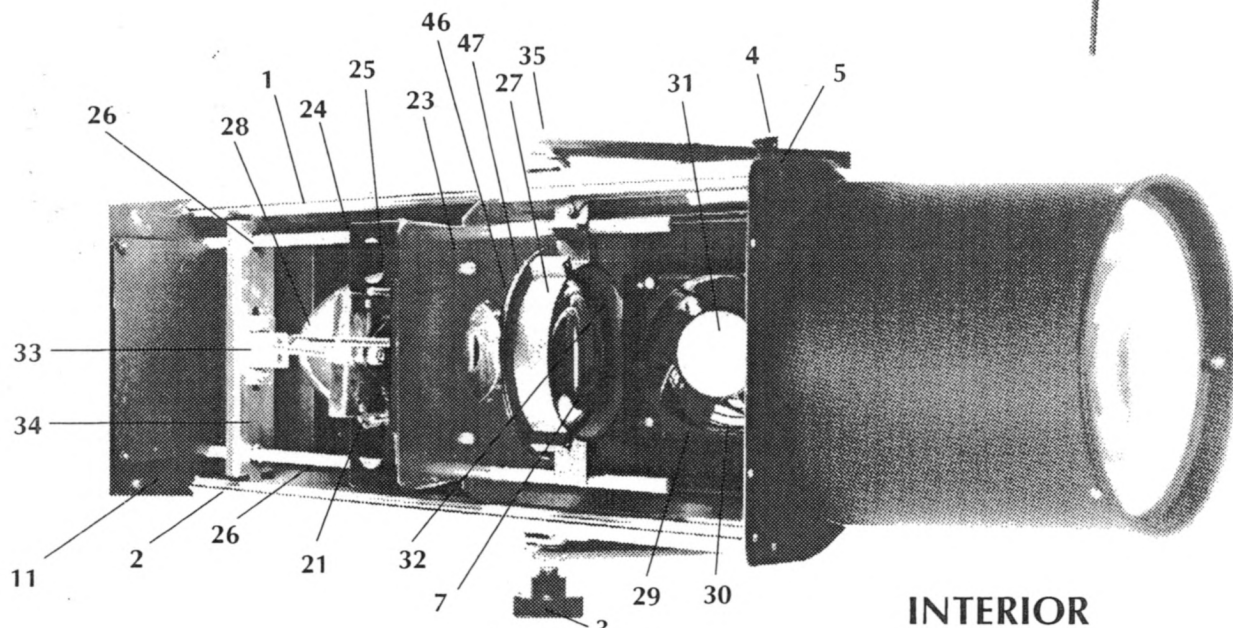

INTERIOR

ITEM	PART	DESCRIPTION	ITEM	PART	DESCRIPTION
1	120611A	Left Yoke Mount Extrusion	19	120693	Bottom Side
2	120611B	Right Yoke Mount Extrusion	20	12095	Color Knob Assembly
3	120628	2 1/2" 5 Point Knob M-3/8	21	321X	Shutter Assembly - Less Iris
4	120629	Knob Housing	22	120641	Iris
5	W10TE	1/2" Dia. #10 Teflon	23	319	Gate Holder "A"
6	120632	Large Lens 8" x 20"	24	320	Gate Holder "B"
7	120633	Small Lens 4 1/2" x 6 1/2"	25	324	Gobo Slot
8	120636	Follow Knob 3/8" Male	26	120918	16 - 1/2" Guide Rod
9	12064	Aperture Cover	27	120612	Moving Extrusion - Rod/Ring
10	120648X	Midget Snoot Assembly	28	12061	Reflector
11	120650X	Rear Partition Assembly	29	12063	Spotlight Bottom (1206)
12	120659	1" Ball Knob	30	120638	Fan Guard 4.5"
13	120669	Snoot Bead	31	120640	70 CFM Fan
14	120671	Front Dome Top	32	120677	Fan Baffle
15	120680	Top Door	33	120654	Socket
16	120673	Quarter Turn Fastener Kit	34	12069B	Lamp Mount
17	120691	1206 Top Left Side	35	120660	Bolt & Washer for Tilt
18	120692	1206 Top Right Side	36	120662X	Color Boom Assembly