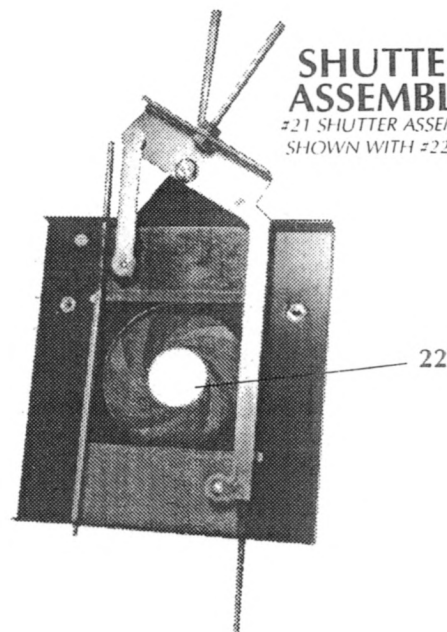

INTERIOR

ITEM	PART	DESCRIPTION	ITEM	PART	DESCRIPTION
1	120611A	Left Yoke Mount Extrusion	19	120693	Bottom Side
2	120611B	Right Yoke Mount Extrusion	20	12095	Color Knob Assembly
3	120628	2 1/2" 5 Point Knob M-3/8	21	321X	Shutter Assembly - Less Iris
4	120629	Knob Housing	22	120641	Iris
5	W10TE	1/2" Dia. #10 Teflon	23	319	Gate Holder "A"
6	120632	Large Lens 8" x 20"	24	320	Gate Holder "B"
7	120633	Small Lens 4 1/2" x 6 1/2"	25	324	Gobo Slot
8	120636	Follow Knob 3/8" Male	26	120918	16 - 1/2" Guide Rod
9	12064	Aperture Cover	27	120612	Moving Extrusion - Rod/Ring
10	120648X	Midget Snoot Assembly	28	12061	Reflector
11	120650X	Rear Partition Assembly	29	12063	Spotlight Bottom (1206)
12	120659	1" Ball Knob	30	120638	Fan Guard 4.5"
13	120669	Snoot Bead	31	120640	70 CFM Fan
14	120671	Front Dome Top	32	120677	Fan Baffle
15	120680	Top Door	33	120654	Socket
16	120673	Quarter Turn Fastener Kit	34	12069B	Lamp Mount
17	120691	1206 Top Left Side	35	120660	Bolt & Washer for Tilt
18	120692	1206 Top Right Side	36	120662X	Color Boom Assembly