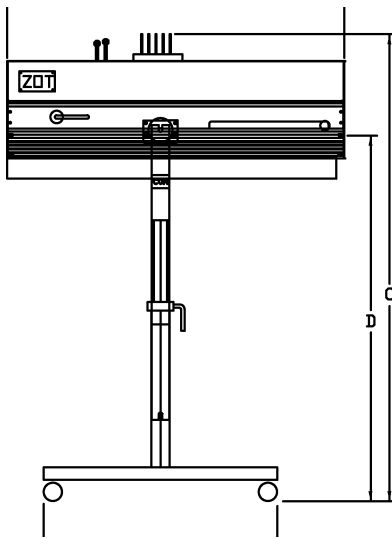

- A. Head Length- 42-1/4"
- B. Head Height- 13"
- C. Overall Height with Base- 46-1/2"

\* Additional upward height adjustment 13"

\*D. Height of Pivot- 39-3/4"

E. Base Width- 40"

Maximun Width of Head- 14"