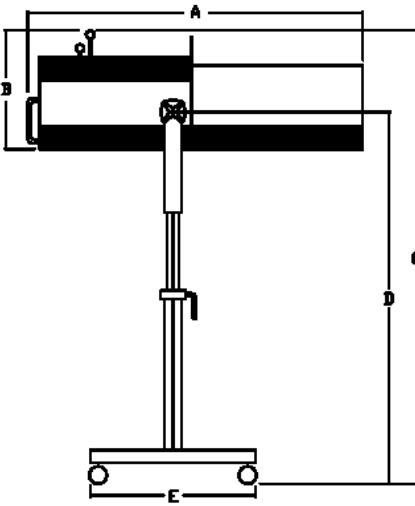

MODEL 1239

CLUBSPOT 7.5

ARCHITECTS & ENGINEERS SPECIFICATIONS

The luminaire shall be a 750 watt, condenser type follow spotlight designed to accept a 750 watt single ended, 120 volt lamp. The 230 volt model accepts an 800 watt lamp. A two lever variable focal optical system shall be employed. A heavy-duty nichrome steel iris with insulated, top mounted control knob and gobo slot shall be included. A horizontal shutter shall be included. Only optical grade lenses shall be provided. A 6 color, top mounted boomerang with fader shall also be provided. Units with front mounted boomerangs shall not be accepted. Lamp access shall be via a rear access door. Opening this door shall render the lamp in the off condition. Units that allow the lamp to be changed while the lamp socket is energized shall not be acceptable. No tools are required for a lamp change. Power control is via an "on/off" rocker-type switch. A 12' line cord terminated in a NEMA 5-15 connector shall be supplied. Lamp and housing temperature requirements shall be met with one low speed, low volume muffin fan. Units using high speed, high volume fans shall not be acceptable. Current draw at 120 volts AC shall not exceed 8 amperes. The housing shall be constructed of cold rolled steel and extruded aluminum, finished in a black and grey wrinkle powder coating. Housing dimensions shall not exceed 42-1/8"L x 14"H x 16"W including all controls. Net weight of the housing shall not exceed 49 lbs. The yoke shall allow for a 60 degree downward tilt and 60 degree upward tilt. The floor stand shall be of the three legged type, with locking casters. Photometric data shall conform to the table provided. The luminaire shall be the Lycian Stage Lighting Model 1239.

DIMENSIONS

- A. Head Length- 42-1/8"
- B. Head Height- 14"
- C. Overall Height with Base- 50"
- D. Height of Pivot- 40"
- * Additional upward Height Adjustment 13"
- E. Base Width- 33"
- Maximum Width of Head- 16"