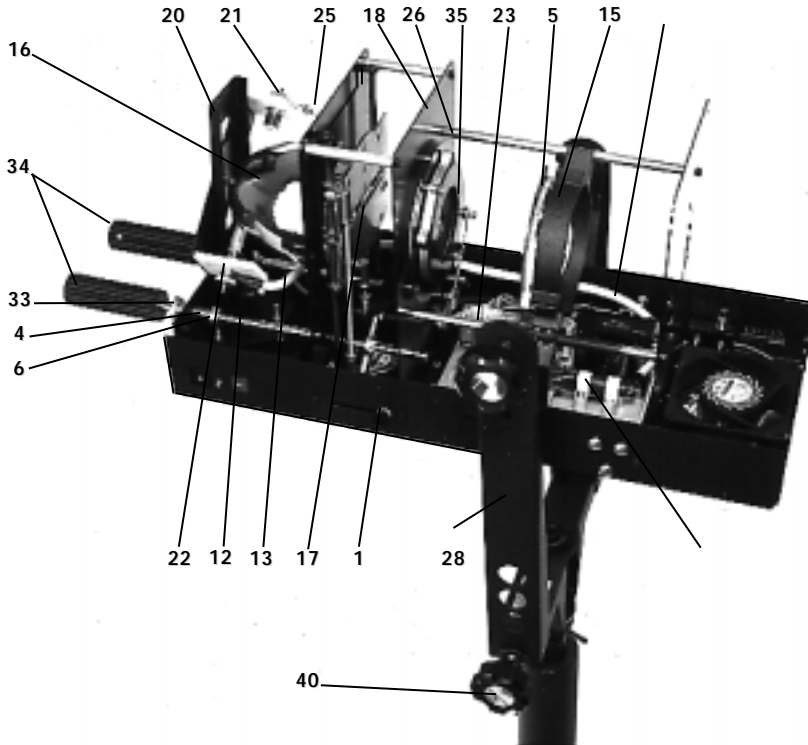

ITEM	PART	DESCRIPTION
1	120629	Knob-Housing
2	120638	Fan Guard 4.5"
3	120640	Fan
4	1266100	Fader Spring
5	126665	Lens 5x6
6	126689	3/8" Collar
7	127110	Tray
8	127113	Yoke Mount Stamping
9	127117	1271 Color Boom
10	127121	1271 Hood Right Hand
	127122	1271 Hood Left Hand
12	127130	Fader Control Rod Assembly
13	127131	Iris Control Rod Assembly
15	127132X	Moving Extrusion w/Rod
16	12061B	Reflector

ITEM	PART	DESCRIPTION
17	127116	Fader Assembly w/Linkage
18	127135	Iris Partition Assembly
19	127136	Lens Partition Assembly
20	127138X	Lamp Holder Assembly Comp.
21	127125X	Upper Lamp Insulator Asmb.
22	127126	Lower Lamp Insulator
23	127139	1271 Wiring Harness
24	127141	HV Lamp Lead
25	127142	Upper Lamp Lead
26	127143	Guide Rod
27	127144	Push Button Safety Switch
28	12719	12" Yoke Assembly
	229	Timer - DC
30	248	"ON" Button
31	249	"OFF" Button
	270	Yoke Backing Plate

# INTERIOR

ITEM	PART	DESCRIPTION
33	271	Indicator
34	287-4	4" Handle
35	35019	Iris
36	929	Igniter/Operation Unit
37	127533	Handle - 5"
38	120628	2 1/2" 5 Point Knob M-3/8
39	126659	Housing Fastener - 3 Parts
40	120628	2 1/2" 5 Point Knob M-3/8
41	940	Caster
42	120642	Gold Height Lever
43	13152X	Outer Base Pole
44	35101	Pole for Base
45	131555	Folding Base Leg
46	8561-S-12	Captive Screw
47	217	Leveling Jack (for 1315)
	127134	Assembly Partition Reflector

LENS OPTIONS	
<u>#127115 Short Lens Assembly</u>	
126666	Lens 6" x 20"
126613	Snoot Bead
<u>#127114 Medium Lens Assembly</u>	
317	Lens 8" x 26" WP
120669	Snoot Bead
<u>#127118 Long Lens Assembly</u>	
126755	Lens 11" x 39"
273	18" Handle
35041	Snoot Bead
81264-31-A	Spacer 5/8" D x 1 1/4" L