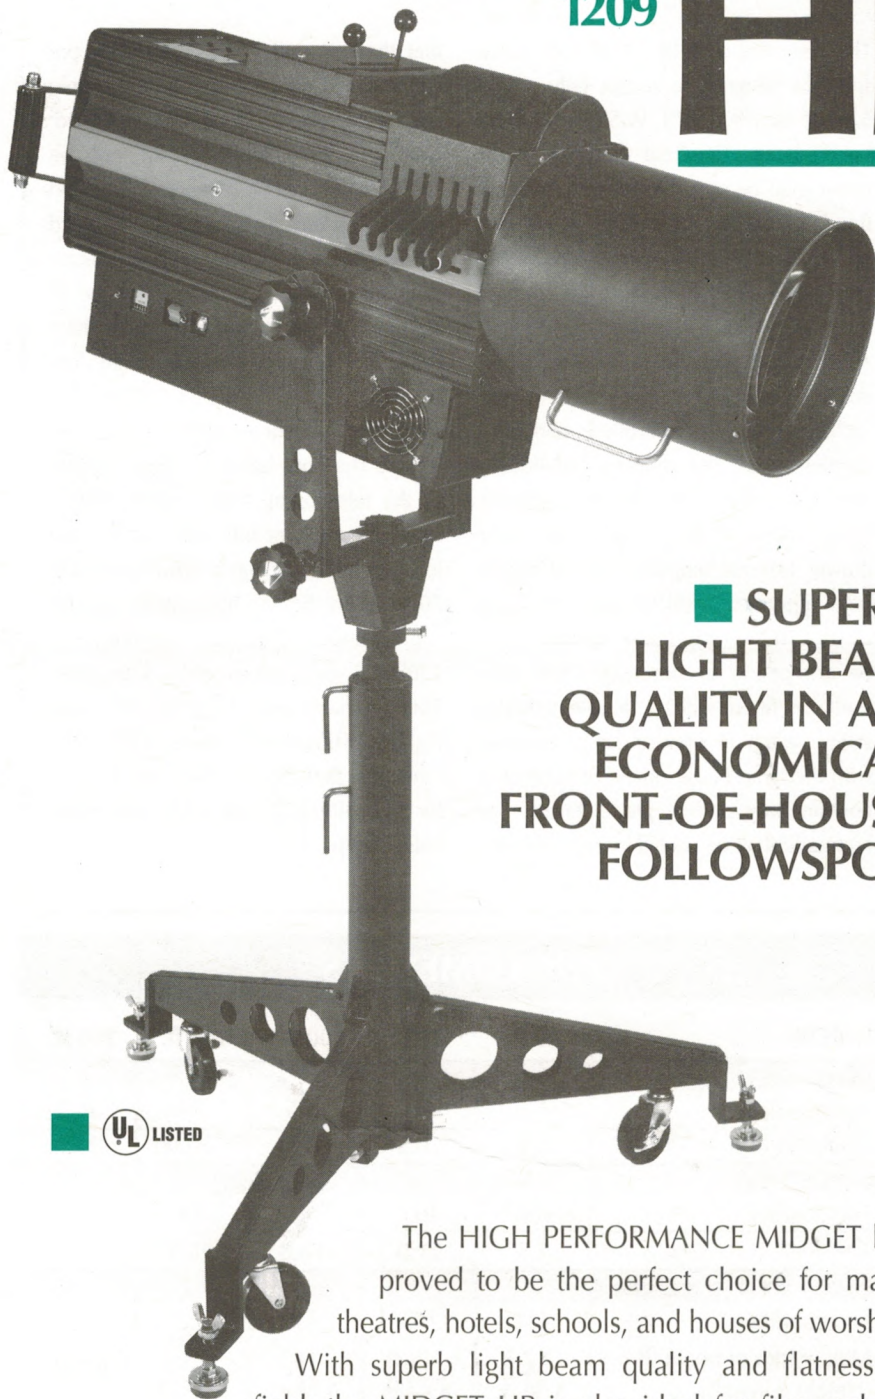

MIDGET

HP

■ MODEL
1209

■ SUPERB
LIGHT BEAM
QUALITY IN AN
ECONOMICAL
FRONT-OF-HOUSE
FOLLOWSPOT

The HIGH PERFORMANCE MIDGET has proved to be the perfect choice for many theatres, hotels, schools, and houses of worship.

With superb light beam quality and flatness of field, the MIDGET HP is also ideal for film and TV shoots. Absolutely the highest ratio of light output for dollar input! An economical front-of-house followspot which provides that extra punch, previously attainable only with costlier units.

■ FEATURES

- Long life metal halide lamp
5600° K color temperature
- Automatic, self-cancelling
color boomerang
- Spread lens system
- Quiet operation
- Balanced for perfect weight
distribution at any angle
- Adjustable brakes for
pan and tilt
- Horizontal trim shutters
- Dowser
- Nichrome heavy duty iris
- Heavy guage cold rolled
steel and extruded
aluminum housing with
super hard-baked epoxy
finish
- Folding Base
- Easy lamp access
- Draws less than 9 amps
at 120 V.A.C.
- 120 V 60 Hz (240 V
50Hz optional)
- UL Listed