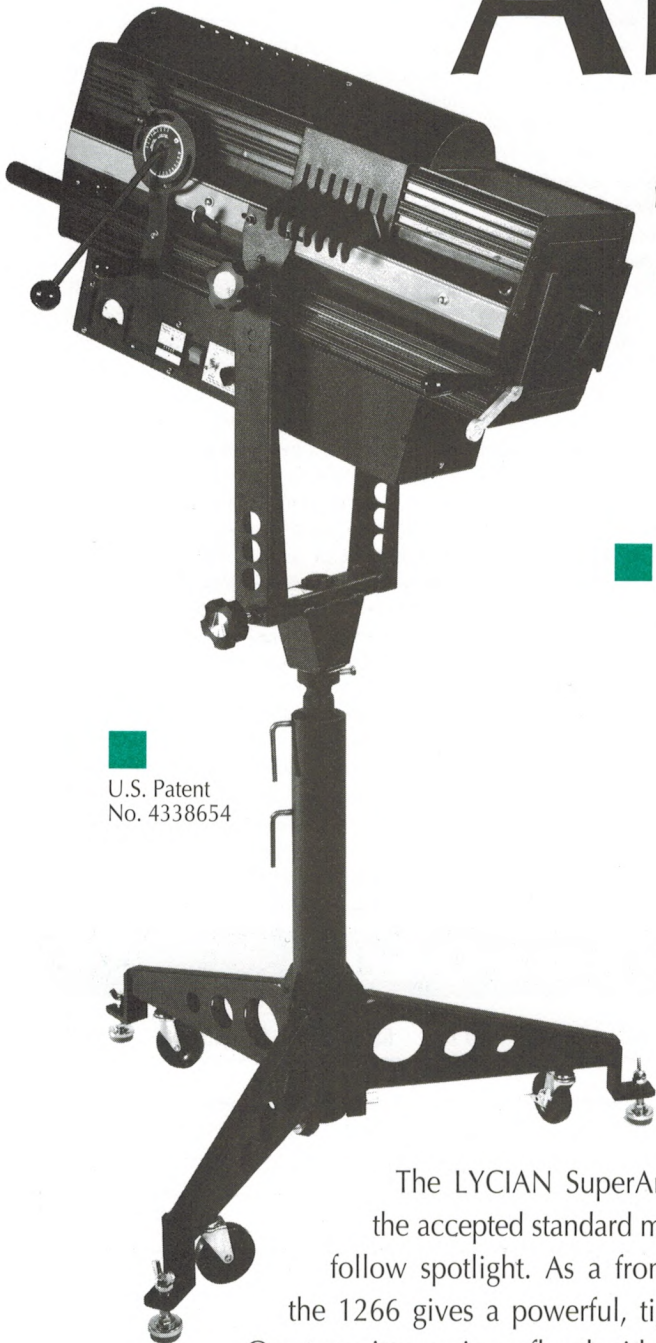

# SUPER ARC 400

■ MODEL  
1266

■ U.S. Patent  
No. 4338654

■ SHORT AND  
MID-RANGE  
HIGH  
INTENSITY  
FOLLOW  
SPOTLIGHT  
IS THE  
ACCEPTED  
STANDARD

The LYCIAN SuperArc 400 Model 1266 is the accepted standard mid-range, high-intensity follow spotlight. As a front-of-house instrument, the 1266 gives a powerful, tight head spot at 150'. On stage, it can give a flood with throws as short as 20'.

## ■ FEATURES

- Uses readily available HTI - 400/24 lamp with stable (5600°K) color temperature
- One handle zoom spot-size automatically increases brightness with decreasing spot size from full flood to spot
- Operated from either back or side
- Folding three-legged base with leveling jacks
- Coated optic
- Adjustable brakes for pan and tilt
- Draws less than 9 amps at 120 VAC, 60Hz. (other voltages available)
- Largest flood to spot ratio available today
- Optical quality glass lenses
- Horizontal trim shutters
- Nichrome Iris
- Faders with dual smooth operating controls
- Quiet operation
- Adjustable power supply for balancing fixture intensity