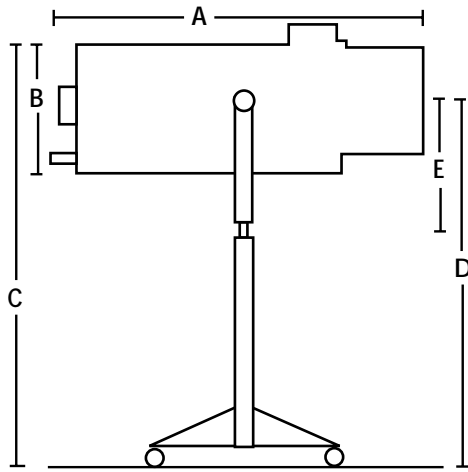

STARKLITE MODEL 1271

DIMENSIONS

- A. Head length incl. all controls:
 - Short Lens - 29¹/₂"
 - Medium Lens - 41"
 - Long Lens - 51¹/₂"
- B. Head height - 18¹/₂"
- * C. Overall height with base 56"
- * D. Height of pivot - 47"
 - *Additional upward height adjustment of 13"
- Width of base- 35"
- Width of head incl. all controls - 14¹/₂"
- Head weight with medium lens - 65 lbs.
- Base weight - 41 lbs.
- Power supply weight - 56 lbs.

The luminaire shall be a 1200 watt follow spotlight designed to accept only a 1200 watt HMI type metal halide lamp. Field angle shall be variable with interchangeable lenses. The gate assembly shall have a heavy-duty nichrome steel iris and fading shutter. Lamp mounting shall be of shock mount type. A safety switch shall be fitted to the lamp house top, preventing lamp operation with lamp house open. Power to the spotlight shall be via two push buttons mounted in the spotlight head. Removal of the lamp house top or loss of power shall render the spotlight in the "off" mode. Replacement of the top or restoring of the power shall not unexpectedly relight the lamp. Restriking the lamp shall require

a momentary push of the "on" button. An aluminum triple flatted reflector shall be supplied. The unit shall include an elapsed time meter. An operations unit containing the spotlight electronics shall be quickly accessible from the bottom of the spotlight head. A quick release electrical connector shall be mounted on the bottom of the spotlight for connection to the remote ballast unit. The luminaire can be supplied with a variety of mounting options which are not included in this specification. Current draw at 120 VAC shall not exceed 20 amperes. Photometric data shall conform to the table provided. The luminaire shall be a Lycian Stage Lighting StarkLite Model 1271.