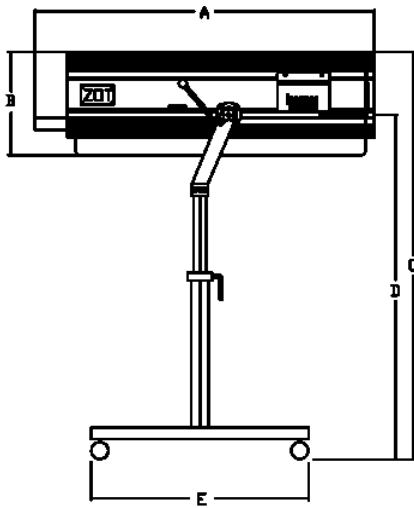

LYCIAN STAGE LIGHTING, ZOT 5, ZOT 7, ZOT 12, ZOT 12HP shall be specified. Units are manufactured in the United States of America

PHOTOMETRICS

- A. Head Length- 42-1/4"
- B. Head Height- 13"
- C. Overall Height with Base- 46-1/2"
- \* Additional upward height adjustment 13"
- \*D. Height of Pivot- 39-3/4"
- E. Base Width- 40"
- Maximun Width of Head- 14"